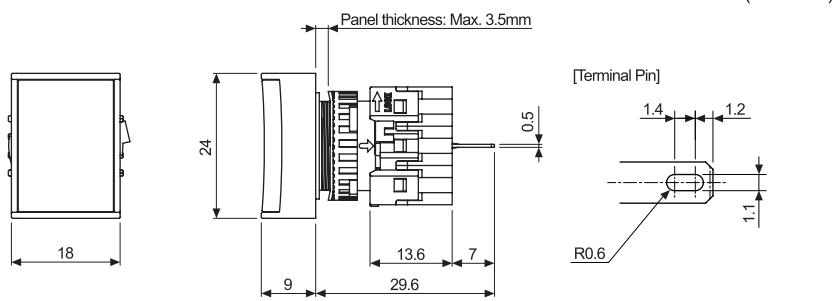

Ø16 Pilot Lights

Ø16 Pilot Lights (L16RR Series)

Type	Appearance	Model	Contact block	LED block
			C contact	DC voltage
Flat round, extended	 L16RR-EY□	L16RR-E□5	—	1 (5VDC)
		L16RR-E□12		1 (12VDC)
		L16RR-E□24		1 (24VDC)
※□ indicates color: R , B , G , Y , W ※The light unit and LED blocks are sold separately. (light unit: bold letters, LED block: regular letters) ※The LED color is the same as the control unit.				
• Dimensions (unit: mm) <div style="display: flex; justify-content: space-around; align-items: flex-start;">    </div> <p style="text-align: right;">※For panel cut-out dimensions, please refer to page A-48.</p>				

Type	Appearance	Model	Contact block	LED block
			C contact	DC voltage
Flat square (half guard), extended	 L16RRS-HG□	L16RRS-H□5	—	1 (5VDC)
		L16RRS-H□12		1 (12VDC)
		L16RRS-H□24		1 (24VDC)
※□ indicates color: R , B , G , Y , W ※The light unit and LED blocks are sold separately. (light unit: bold letters, LED block: regular letters) ※The LED color is the same as the control unit.				
• Dimensions (unit: mm) <div style="display: flex; justify-content: space-around; align-items: flex-start;">    </div> <p style="text-align: right;">※For panel cut-out dimensions, please refer to page A-48.</p>				

Ø16 Pilot Lights

Type	Appearance	Model	Contact block	LED block
			C contact	DC voltage
Flat rectangular (half guard), extended		L16RRT-H□5	—	1 (5VDC)
		L16RRT-H□12		1 (12VDC)
		L16RRT-H□24		1 (24VDC)

※□ indicates color: **R**, **B**, **G**, **Y**, **W**
 ※The light unit and LED blocks are sold separately.
 (light unit: bold letters, LED block: regular letters)
 ※The LED color is the same as the control unit.

• Dimensions

※For panel cut-out dimensions, please refer to page A-48.

Control Switches

Ø16

Ø22/25

Ø30

□30

Push Button Switches